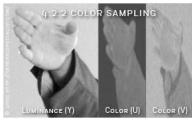

The Keys to Chromakey

Written by Administrator

Friday, 26 June 2009 13:52 - Last Updated Friday, 17 July 2009 15:24

{pub}**

[Please Login to read more](#) ... {/pub} {reg}

Placeholder text consisting of multiple lines of empty rectangular boxes, likely representing missing content or a placeholder for a video or image.

The Keys to Chromakey

Written by Administrator

Friday, 26 June 2009 13:52 - Last Updated Friday, 17 July 2009 15:24

4:4:4 HD-CAM HR, 4:2:2 DVCPRO 50, D9, Digital Betacam
4:1:1 4:2:0 DV, DVCAM DVC Pro

Placeholder text consisting of multiple lines of empty rectangular boxes.

The Keys to Chromakey

Written by Administrator

Friday, 26 June 2009 13:52 - Last Updated Friday, 17 July 2009 15:24

References:

http://www.seanet.com/~bradford/blue_green_screen_visual_effects_1.html

<http://mercury.tvu.ac.uk/~mikeb/composite/chromatech.html>